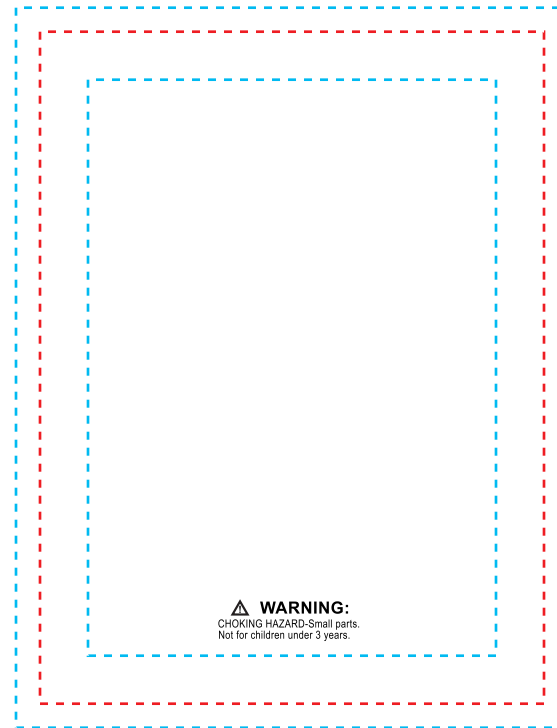

Front

Back

Imprint area **INSIDE** red dotted line.

Inner blue line is a safe zone for all text and graphics.

Outer blue line is for text or graphics that extend (bleed) all the way past the edge of the design.

Reference lines (blue and red lines) **DO NOT** print on your design.