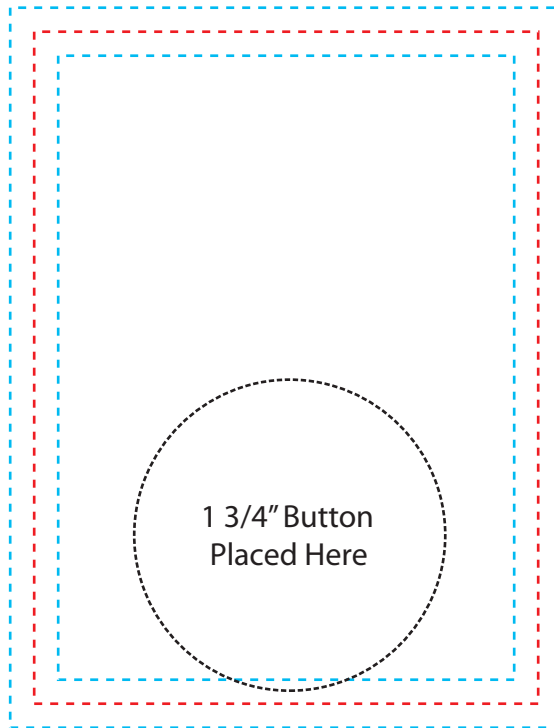

Front

Back

Imprint area **INSIDE** red dotted line.

Inner blue line is a safe zone for all text and graphics.

Outer blue line is for text or graphics that extend (bleed) all the way past the edge of the design.

Reference lines (blue and red lines) **DO NOT** print on your design.