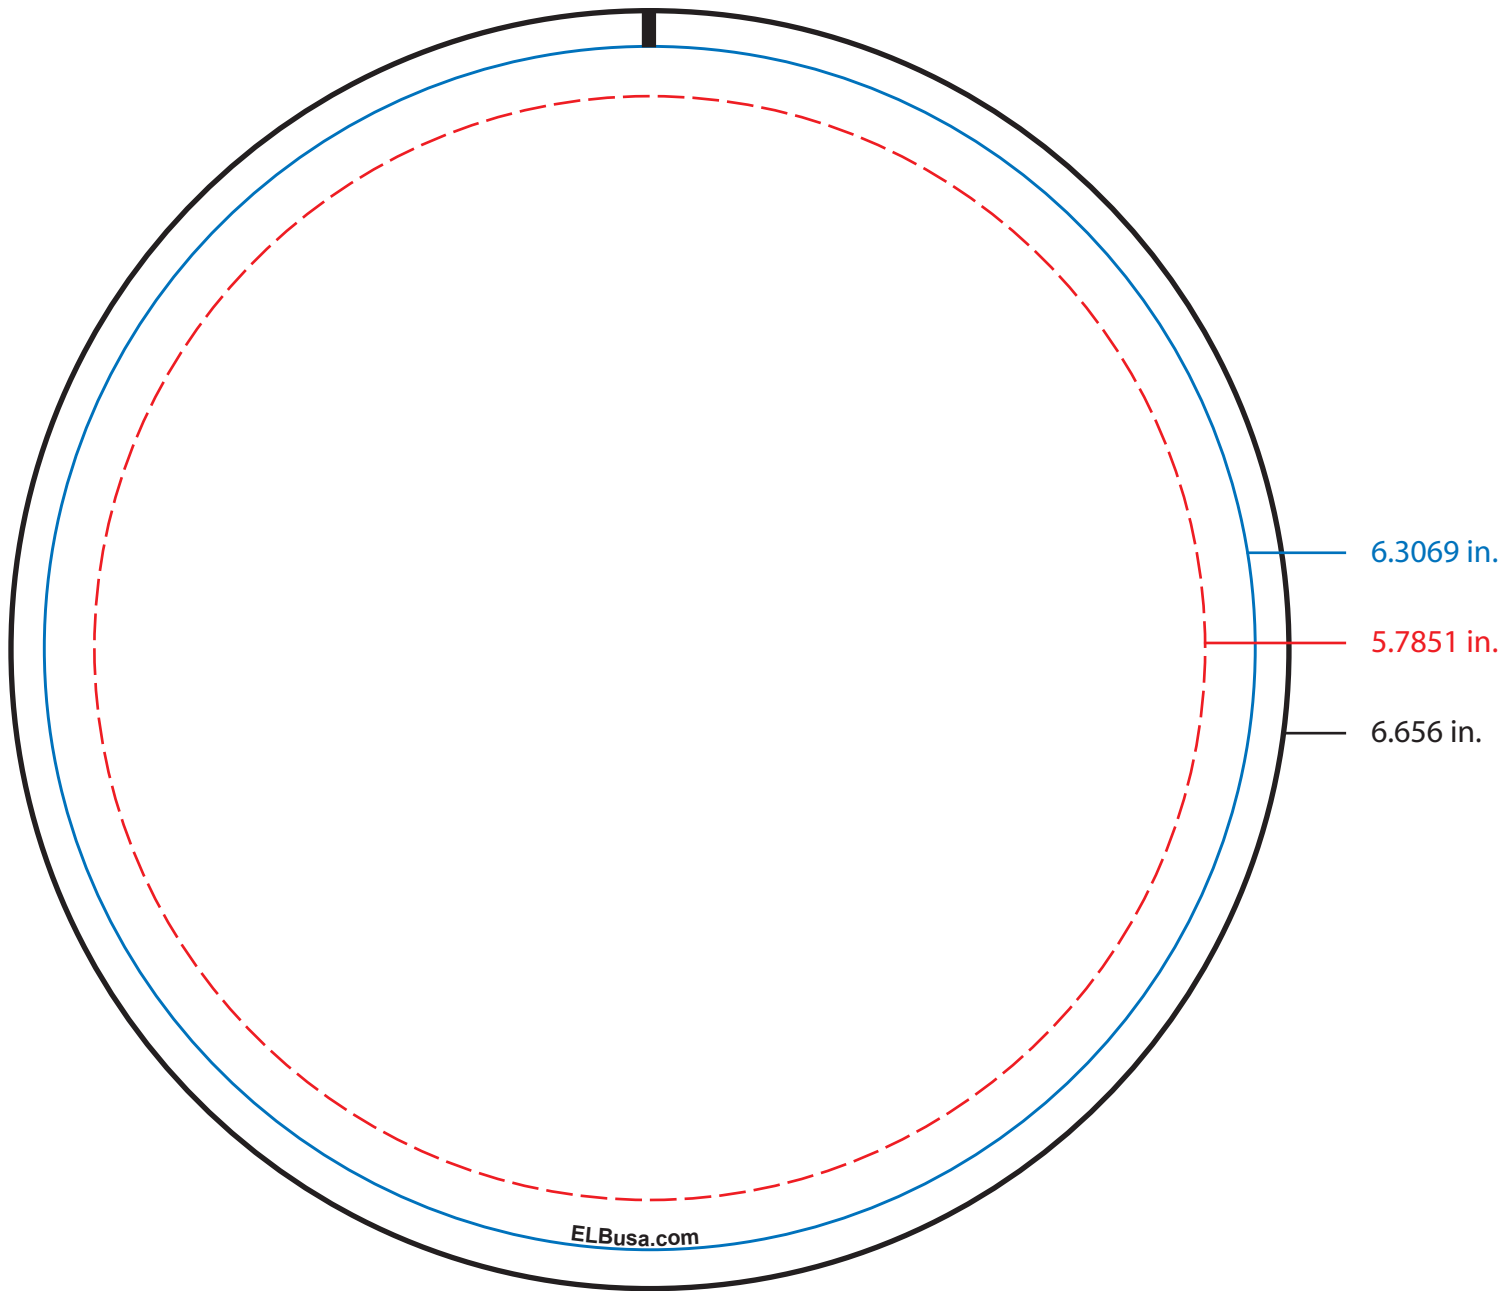

6 inch template

Imprint area **INSIDE** red dotted line.

Blue line is for text or graphics that extend
(bleed) all the way past the edge of the button.

NOTHING IS TO BE OUTSIDE THIS LINE!

Reference lines (blue and red lines) **DO NOT** print on your design.

The black outside line and tick mark **WILL** be printed.