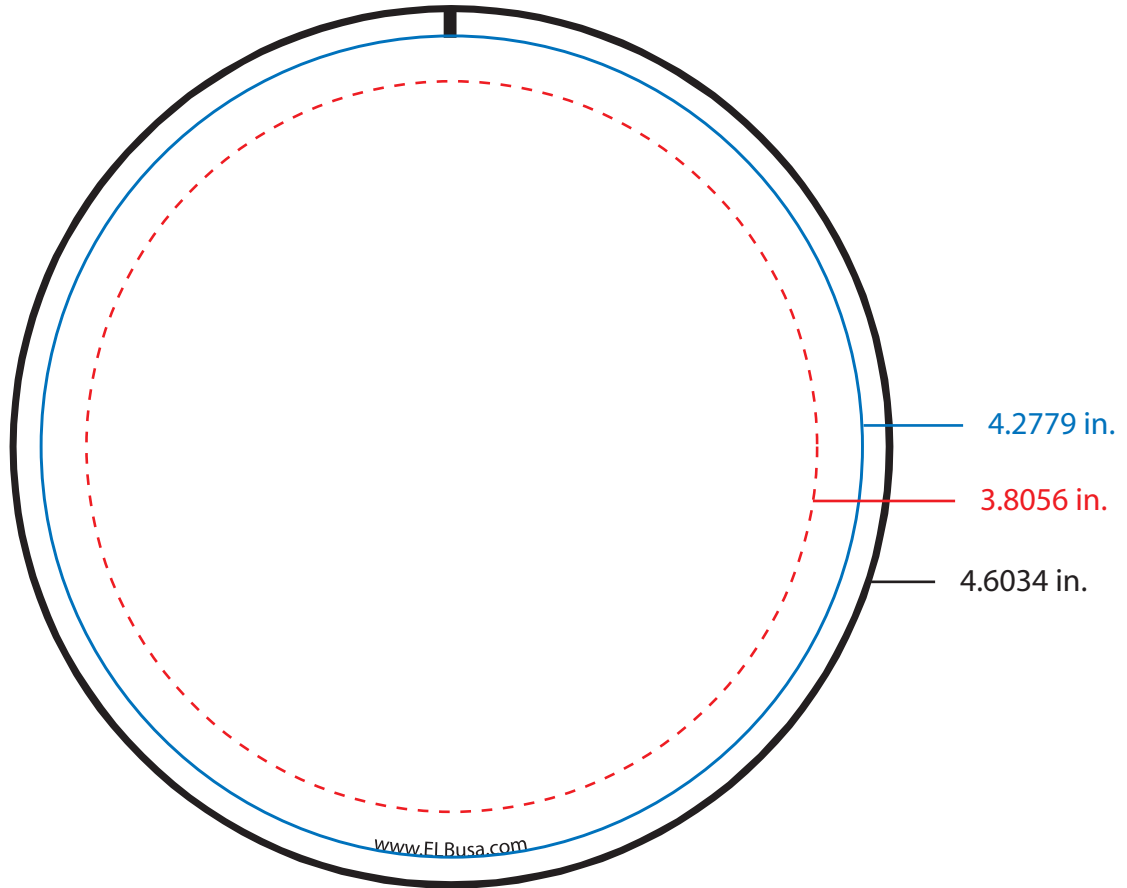

4 inch template

Imprint area INSIDE red dotted line.

Blue line is for text or graphics that extend
(bleed) all the way past the edge of the button.

NOTHING IS TO BE OUTSIDE THIS LINE!

Reference lines (blue and red lines) **DO NOT** print on your design.

The black outside line and tick mark **WILL** be printed.