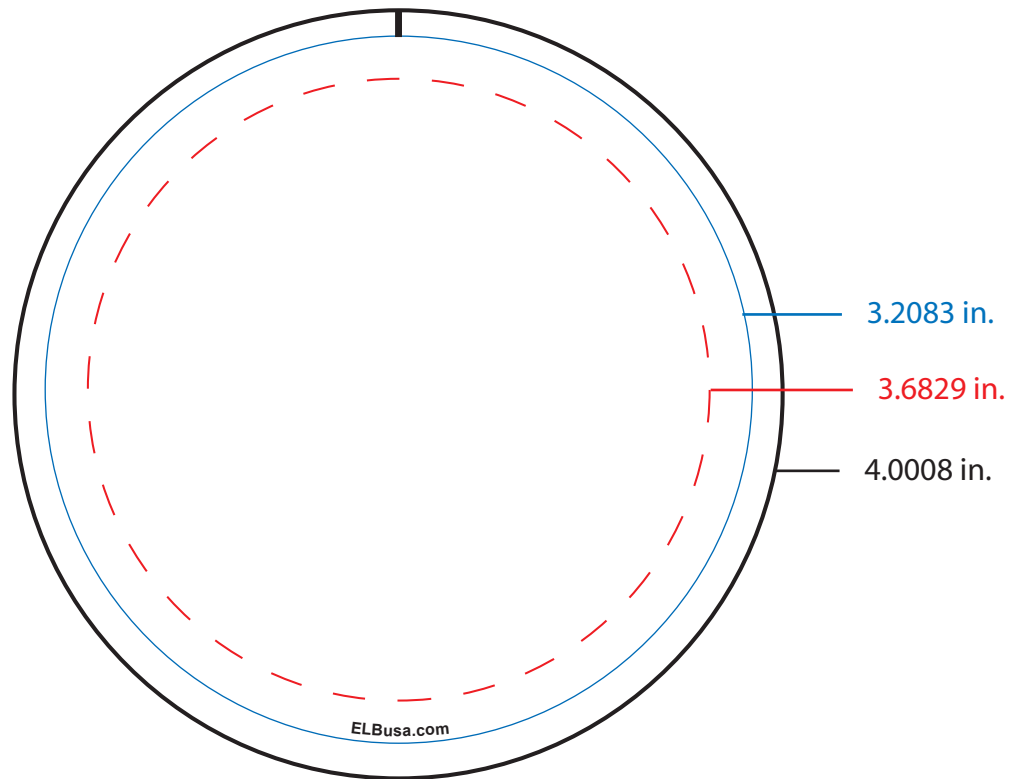

3.5 inch template

Imprint area **INSIDE** red dotted line.

Blue line is for text or graphics that extend (bleed) all the way past the edge of the button.

NOTHING IS TO BE OUTSIDE THIS LINE!

Reference lines (blue and red lines) **DO NOT** print on your design.

The black outside line and tick mark **WILL** be printed.