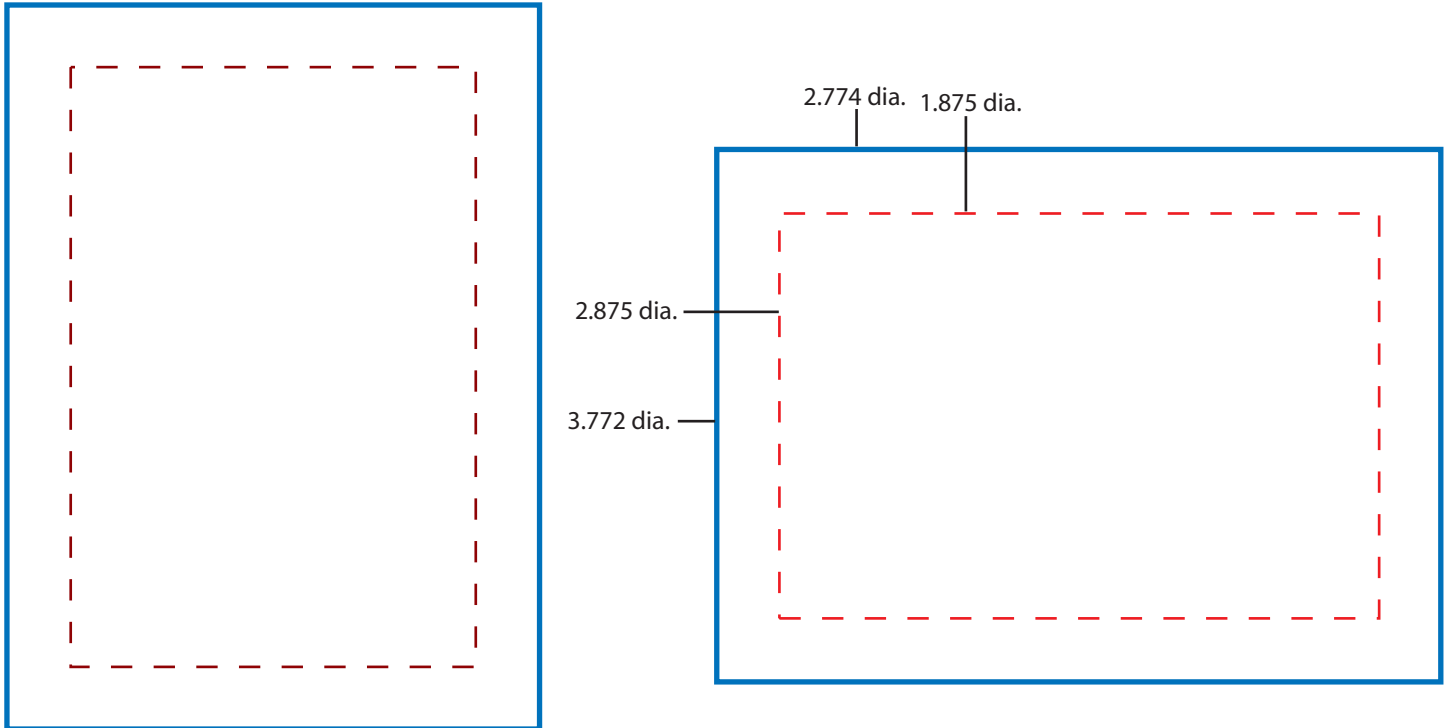

2 x 3 inch template

Imprint area INSIDE red dotted line.
Blue line is for text or graphics that extend (bleed) all the way past the edge of the button.
Reference lines do not print on your design.