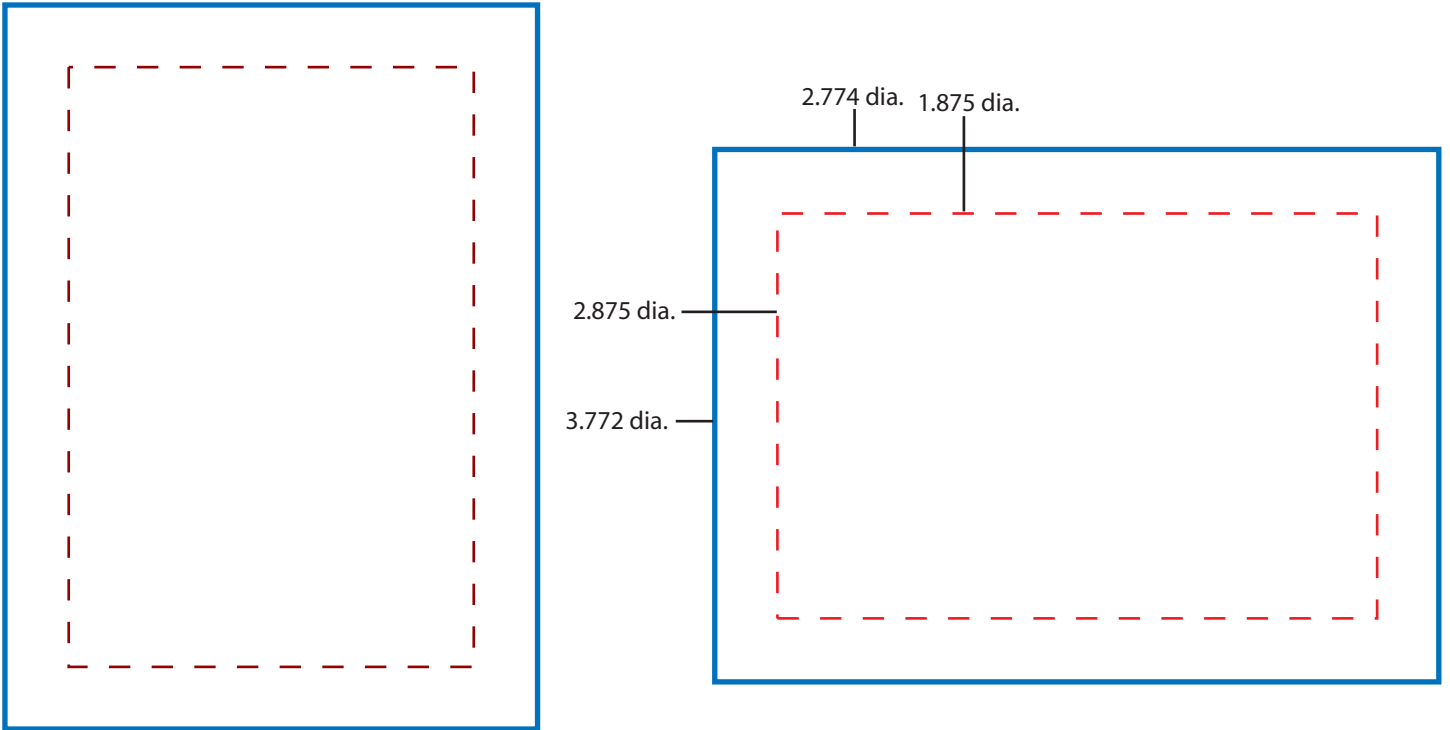

2 x 3 inch template

Imprint area INSIDE red dotted line.
Blue line is for text or graphics that extend (bleed) all the way past the edge of the button.
Reference lines do not print on your design.