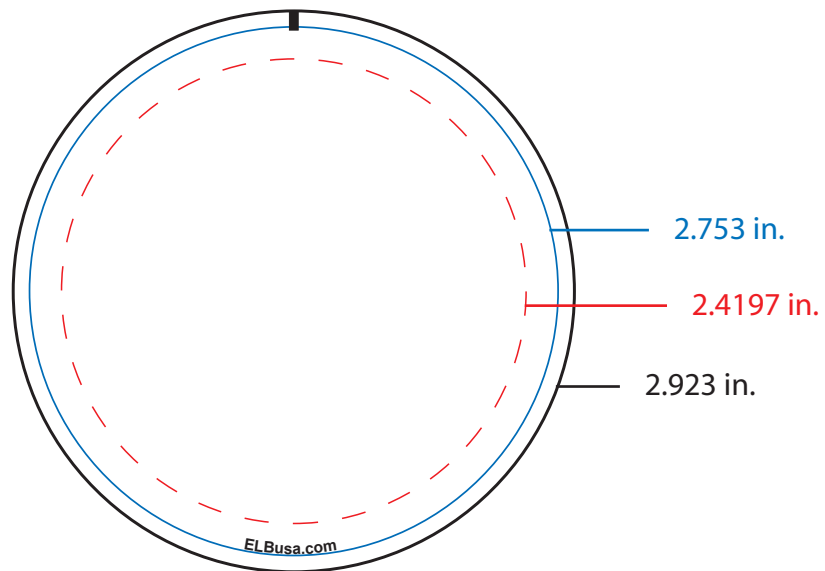

2.5 inch template

Imprint area **INSIDE** red dotted line.

Blue line is for text or graphics that extend (bleed) all the way past the edge of the button.

NOTHING IS TO BE OUTSIDE THIS LINE!

Reference lines (blue and red lines) **DO NOT** print on your design.

The black outside line and tick mark **WILL** be printed.