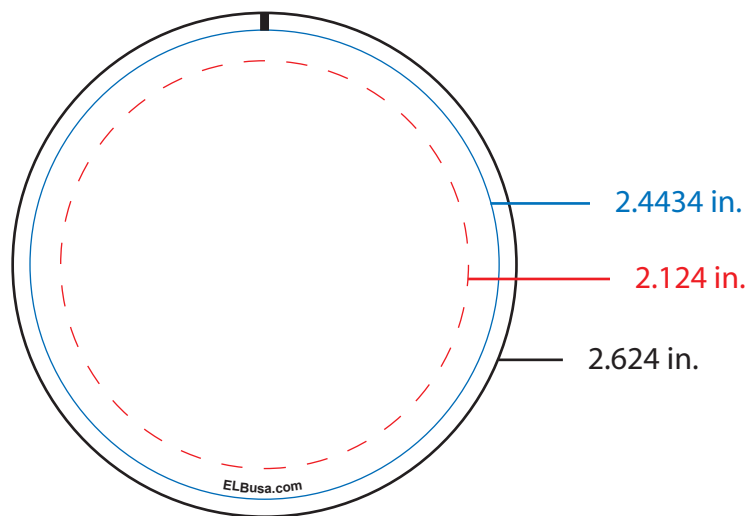

2.25 inch template

Imprint area **INSIDE** red dotted line.

Blue line is for text or graphics that extend
(bleed) all the way past the edge of the button.

NOTHING IS TO BE OUTSIDE THIS LINE!

Reference lines (blue and red lines) **DO NOT** print on your design.

The black outside line and tick mark **WILL** be printed.