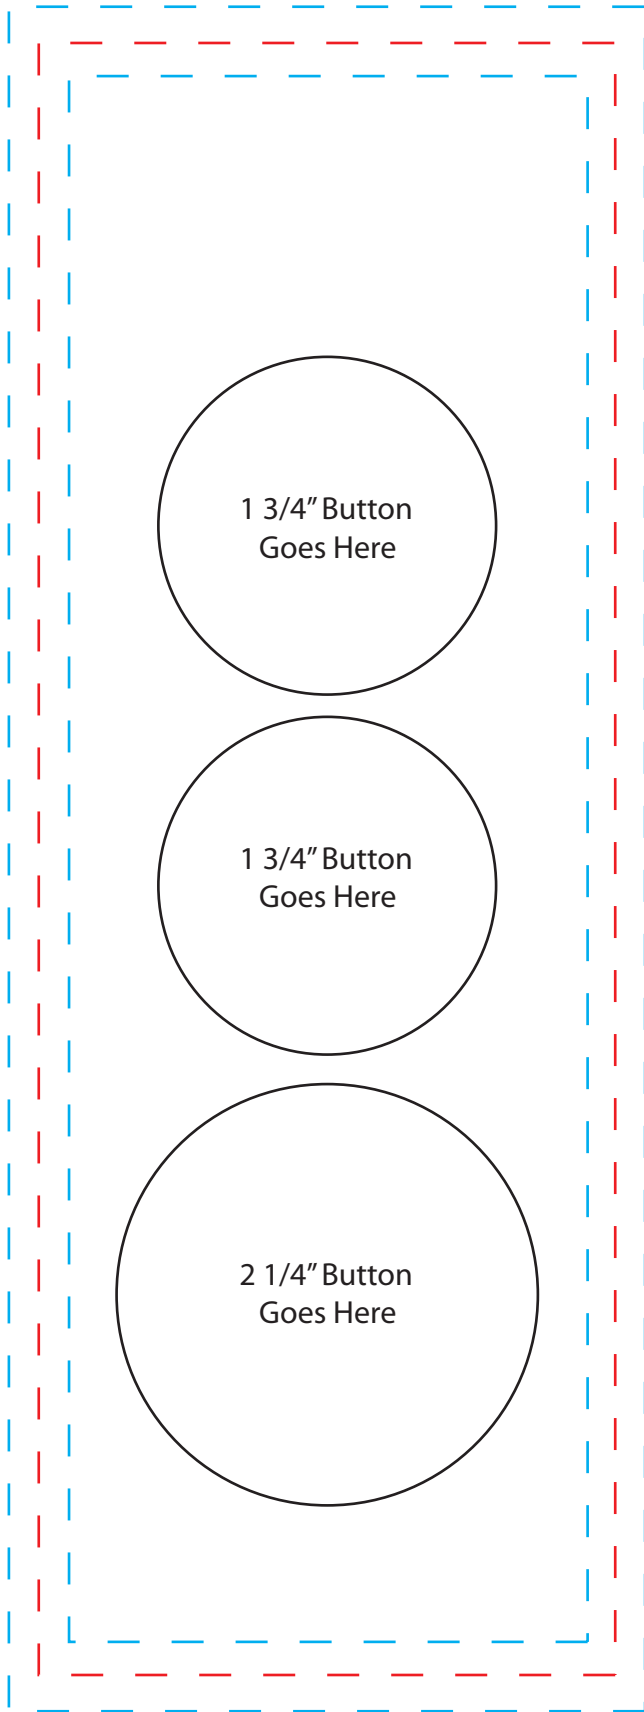

2-N-1 Button Card front