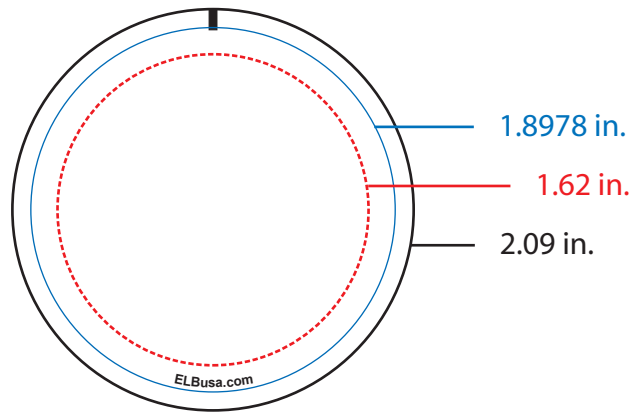

1.75 inch template

Imprint area **INSIDE** red dotted line.

Blue line is for text or graphics that extend (bleed) all the way past the edge of the button.

NOTHING IS TO BE OUTSIDE THIS LINE!

Reference lines (blue and red lines) **DO NOT** print on your design.

The black outside line and tick mark **WILL** be printed.