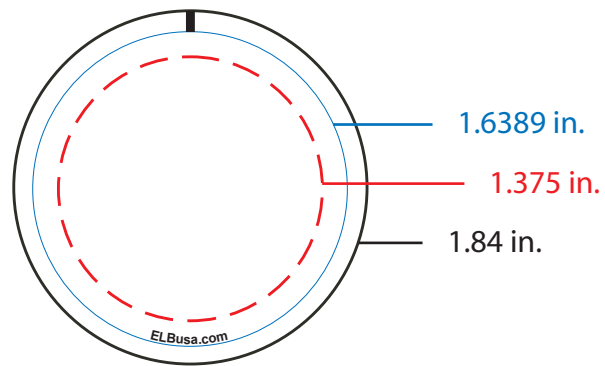

1.5 inch template

Imprint area **INSIDE** red dotted line.

Blue line is for text or graphics that extend  
(bleed) all the way past the edge of the button.

**NOTHING IS TO BE OUTSIDE THIS LINE!**

Reference lines (blue and red lines) **DO NOT** print on your design.

The black outside line and tick mark **WILL** be printed.